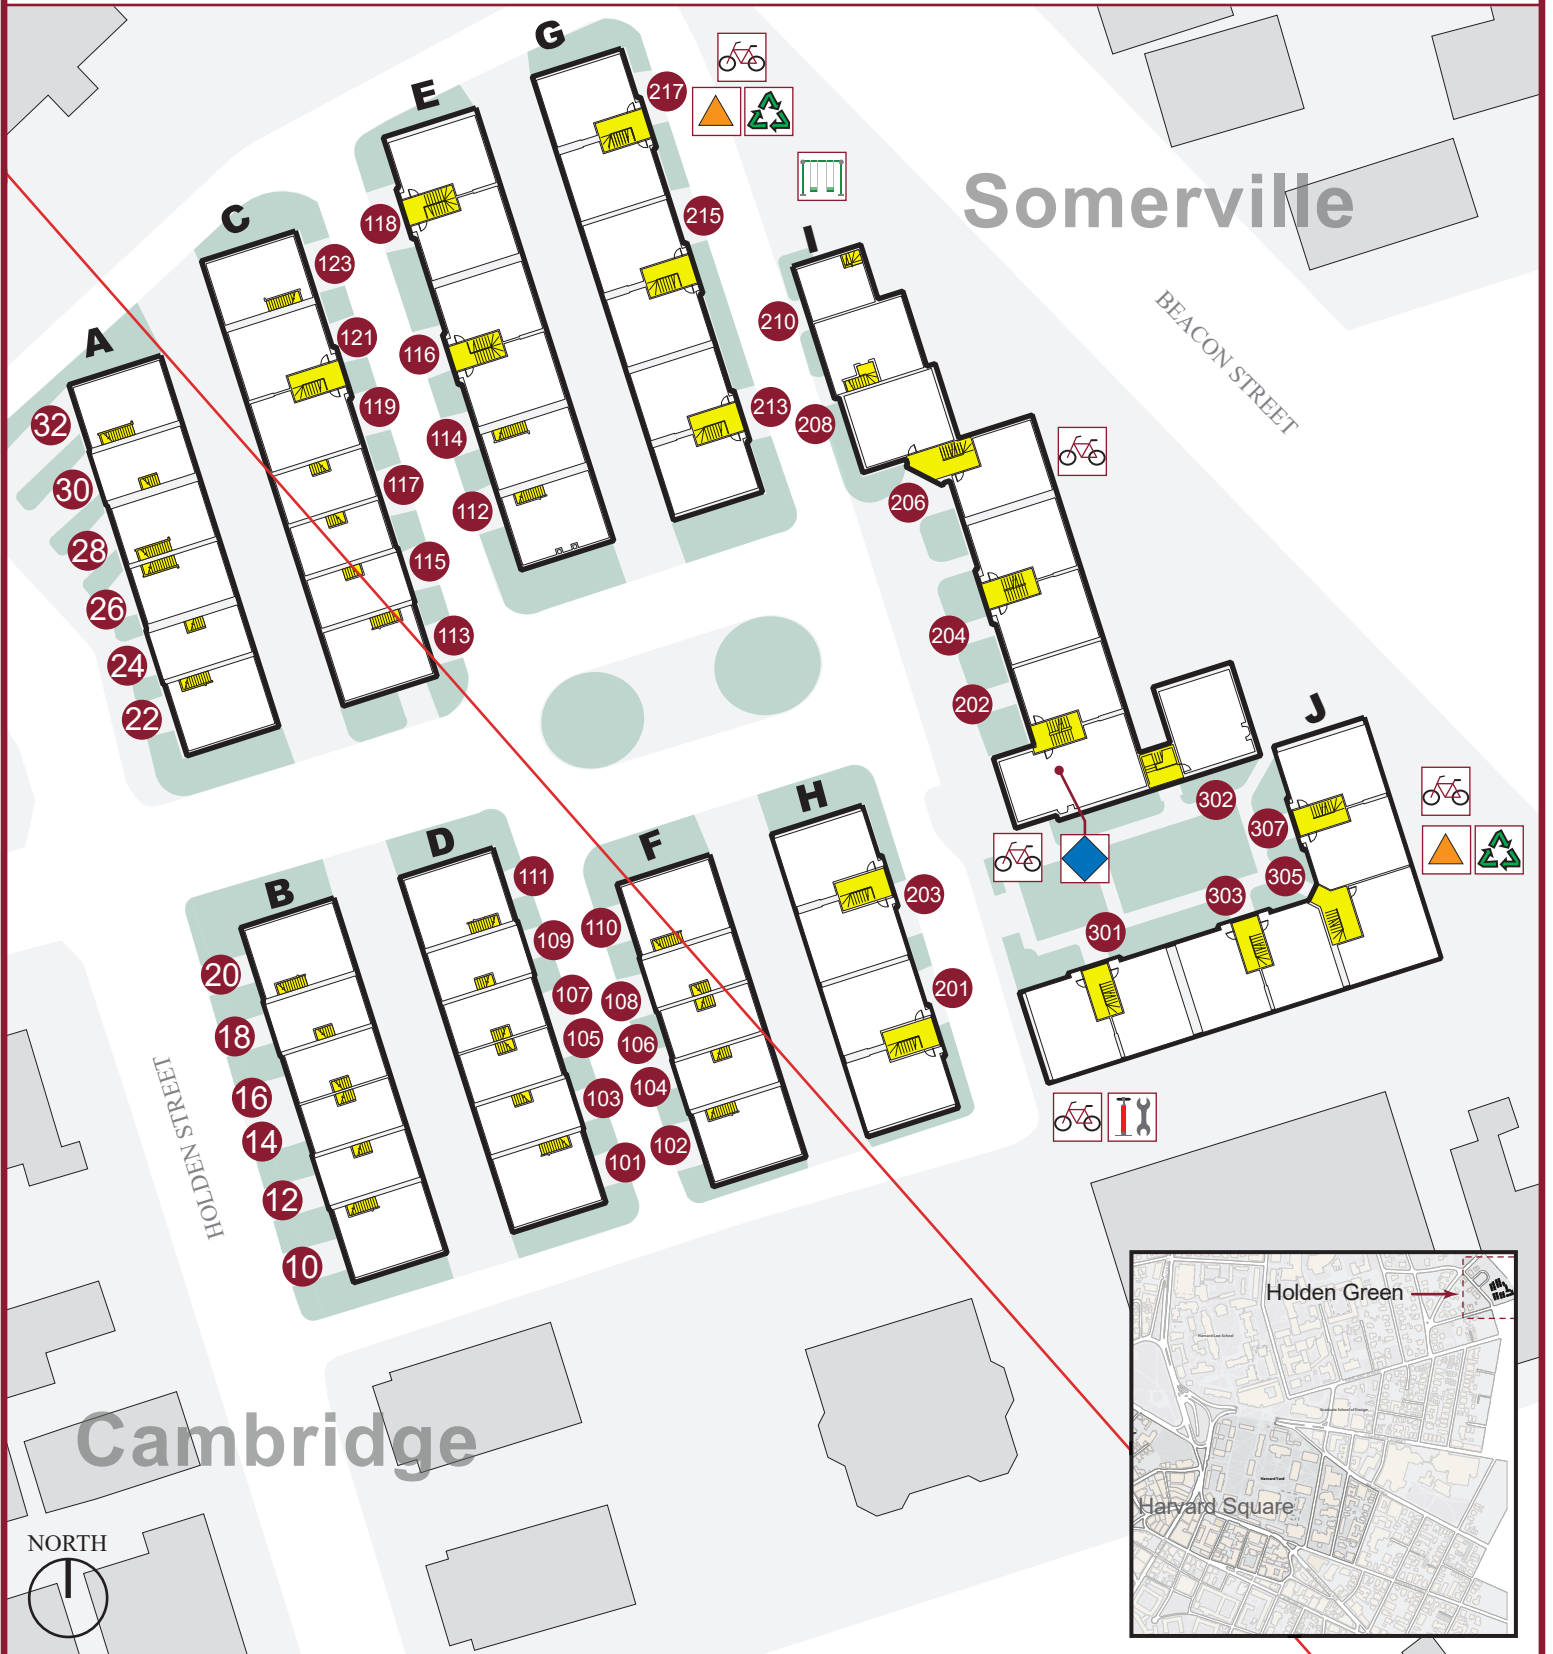

Holden Green

LEGEND This site is an approximate diagram. Not responsible for omissions or errors.

Entry	Trash and Recycling	Bicycle Repair	Resident Playground
Stairway	Laundry on basement level	Bicycle Racks	Cambridge/Somerville Boundary Line